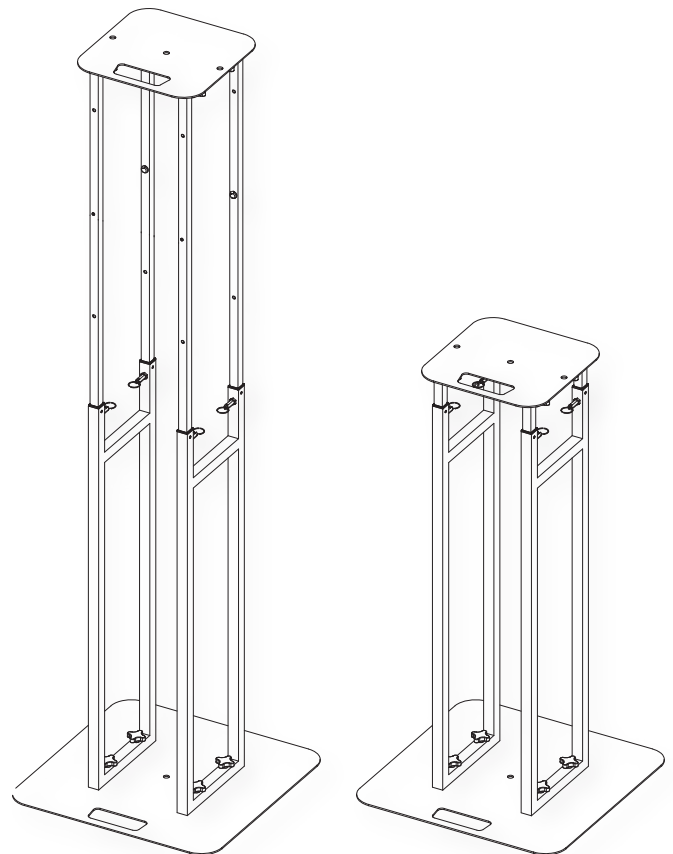

TOTEM-AH
CODE: 17-4651

**GB - ADJUSTABLE TOTEMS 1 - 1.75M
WITH LYCRA & TRANSPORT BAGS**

**F - TOTEMS AJUSTABLES 1 - 1.75M
AVEC LYCRA & SACS DE TRANSPORT**

**D - HÖHENVERSTELLBARE TOWER 1 - 1.75M
MIT LYCRA STOFF & TRANSPORTTASCHEN**

**NL - VERSTELBARE SCREEN TOWERS 1 - 1.75M
MET LYCRA TRUSSCOVER & TRANSPORT TASSEN**

View the product on our website

Assembled in PRC
Designed by LOTRONIC S.A.
*Av. Z. Gramme 9
B - 1480 Saintes*

GB - Mounting Instructions
F - Instructions de Montage
D - Montageanleitung
NL - Montage Instructies

CONTENTS OF THE SET:

| Part no. | Description | Qty supplied |
|----------|-------------------|--------------|
| 01 | Base plate | 2 |
| 02 | Bottom frames | 4 |
| 03 | Fixing knobs | 16 |
| 04 | Locking Screws | 8 |
| 05 | Top frames | 4 |
| 06 | Top plate | 2 |
| 07 | White lycra scrim | 2 |

SPECIFICATIONS

Base dims 500 x 500 x 3mm
Top plate dims 300 x 300 x 3mm
Material..... White steel
Heights..... 1m (min.) / 1.25m /
..... 1.5m / 1.75m (max.)
Max. load..... 20kg
Weight 2 x 13.25kg
Plate bag size 520 x 520 x 85mm
Tube bag size 120 x 250 x 1030mm