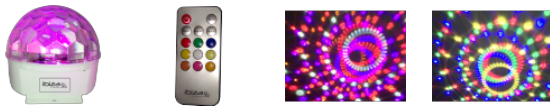

LOGISTICS VALUES

Poids brut	640 gr / 0.64 kg
Poids net	580 gr / 0.58 kg
Quantité d'articles sur palette 1	192